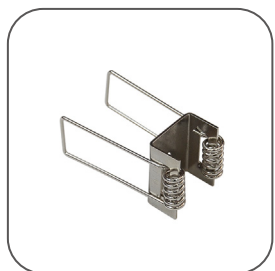

## Features:

1. Model: HL-BAPL050
2. Material: AL6063+PC/PMMA
3. Surface: Anodized/Painting
4. Lighting source width: 18mm
5. Length: 4m/max
6. Installation: Apply to office, boardroom room, supermarket and home lighting, mainly application for drywall and ceiling.

## Accessory:

End Cap

Alu Profile+End Cap

Aluminum Profile

Alu Profile (back)

Mounting Clip (metal)

Suspended Rope

Connector