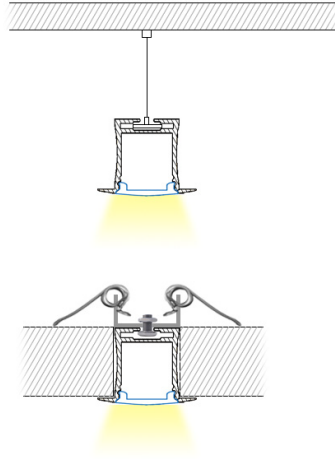

Installation: