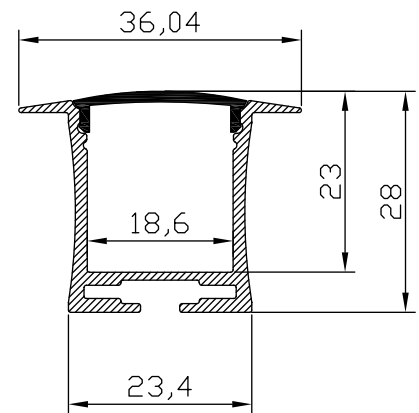

## Features:

1. Model: HL-BAPL050
2. Material: AL6063+PC/PMMA
3. Surface: Anodized/Painting
4. Lighting source width: 18mm
5. Length: 4m/max
6. Installation: Apply to office, boardroom room, supermarket and home lighting, mainly application for drywall and ceiling.